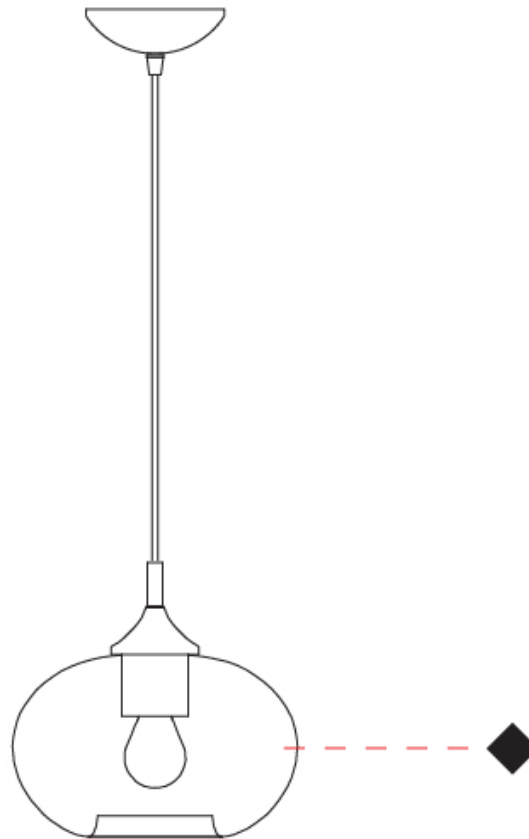

PARIGI CIPOLLA MONOPOINT SUSPENSION

D141076-

PROJECT	_____
TYPE	_____
SPECIFIER	_____
QUANTITY	_____
DATE	_____