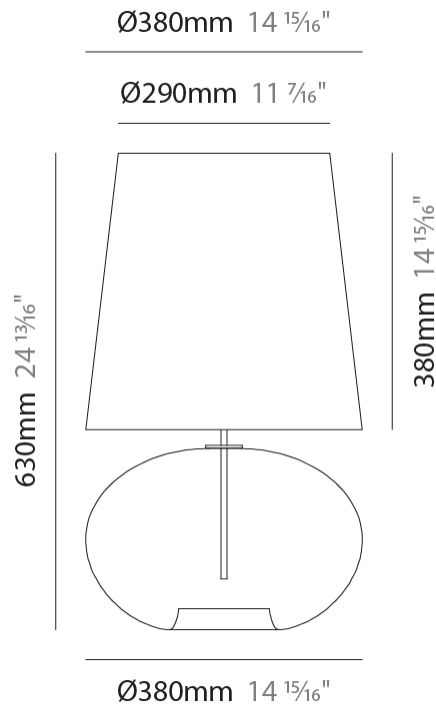

PROJECT
TYPE
SPECIFIER
QUANTITY
DATE

PARIGI CIPOLLA PORTABLE

D144010-

base number   Finish
Options

1. To build a product code in our configurator select the specify button on the base model # product page
2. To build a manual product code on this datasheet choose from the options listed below in blue font and add the suffix to the base model #

GENERAL

Series: Parigi Cipolla
Partner: Cangini & Tucci
Division: Design
Installation: Portable
Product Type: Table
Mounting Location: Table

PHYSICAL

Shape: Sphere
Diameter (mm): 380
Diameter (in): 14 ¹⁵/₁₆"
Height (mm): 630
Height (in): 24 ¹³/₁₆"
Weight (kg): 2.64
Weight (lbs): 5.82
Fixture Finish: [AMB](#) / [GRN](#) / [PNK](#) / [RUB](#) / [SKB](#) / [SMK](#) / [TOB](#) / [TRA](#)
Holder Finish: CHR
Fixture Material: Glass / Metal
Primary Material: Glass - Borosilicate

ELECTRICAL

Number of Lamps: 1
Lamp Type: LED Retrofit
Bulb Included: Bulb Not Included
Max. Wattage Per Lamp (W): 7
Lamp Base: E26
Input Voltage (V): 120
Upon Request: 277Vac / GU24

LED

OPTICAL

RATINGS AND CERTIFICATIONS

Certified By: Certified for North American Standards
IP rating: IP20