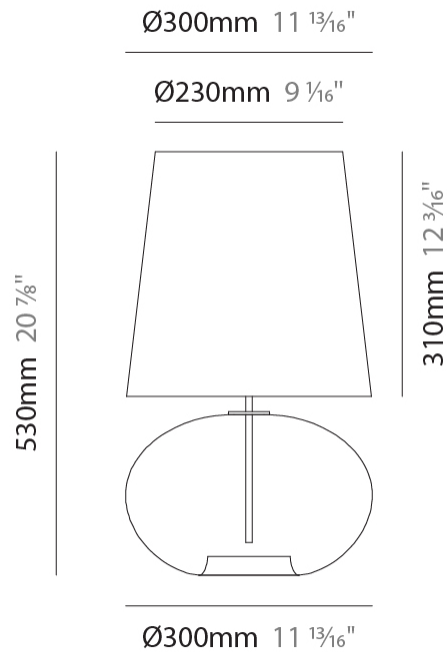

PARIGI CIPOLLA PORTABLE

D144009-

base number   Finish
Options

PROJECT	_____
TYPE	_____
SPECIFIER	_____
QUANTITY	_____
DATE	_____

1. To build a product code in our configurator select the specify button on the base model # product page
2. To build a manual product code on this datasheet choose from the options listed below in blue font and add the suffix to the base model #

GENERAL

Series: Parigi Cipolla
Partner: Cangiini & Tucci
Division: Design
Installation: Portable
Product Type: Table
Mounting Location: Table

PHYSICAL

Shape: Sphere
Diameter (mm): 300
Diameter (in): 11 ¹³/₁₆"
Height (mm): 530
Height (in): 20 ⁷/₈"
Weight (kg): 1.65
Weight (lbs): 3.64
Fixture Finish: [AMB](#) / [GRN](#) / [PNK](#) / [RUB](#) / [SKB](#) / [SMK](#) / [TOB](#) / [TRA](#)
Holder Finish: CHR
Fixture Material: Glass / Metal
Primary Material: Glass - Borosilicate

ELECTRICAL

Number of Lamps: 1
Lamp Type: LED Retrofit
Bulb Included: Bulb Not Included
Max. Wattage Per Lamp (W): 7
Lamp Base: E26
Input Voltage (V): 120
Upon Request: 277Vac / GU24

LED

OPTICAL

RATINGS AND CERTIFICATIONS

Certified By: Certified for North American Standards
IP rating: IP20