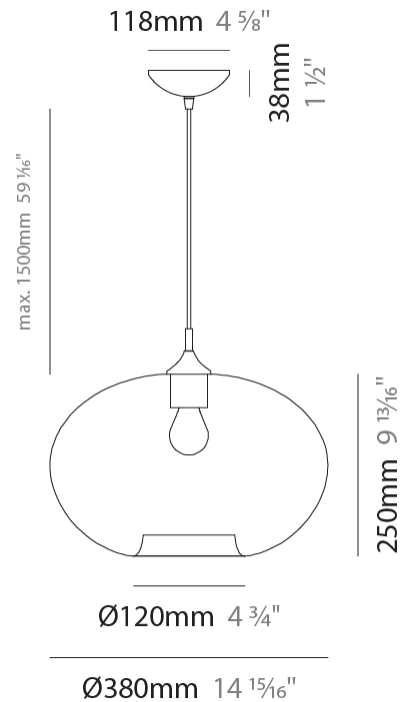

PARIGI CIPOLLA MONOPOINT SUSPENSION

D141078-

base number _____
Finish _____
Options _____

1. To build a product code in our configurator select the specify button on the base model # product page
2. To build a manual product code on this datasheet choose from the options listed below in blue font and add the suffix to the base model #

GENERAL

Series: Parigi Cipolla _____
Subseries: Parigi Cipolla Monopoint _____
Partner: Cangini & Tucci _____
Division: Design _____
Installation: Suspension _____
Product Type: Pendant _____
Mounting Location: Ceiling _____

PHYSICAL

Shape: Sphere _____
Diameter (mm): 380 _____
Diameter (in): 14 ¹⁵/₁₆ _____
Height (mm): 250 _____
Height (in): 9 ¹³/₁₆ _____
Max. Overall Height (mm): 1750 _____
Max. Overall Height (in): 68 ⁷/₈ _____
Weight (kg): 2.40 _____
Weight (lbs): 5.29 _____
Fixture Finish: [AMB / GRN / PNK / RUB / SKB / SMK / TOB / TRA](#) _____
Holder Finish: CHR _____
Fixture Material: Glass / Metal _____
Primary Material: Glass - Borosilicate _____
Cable Details: 1500mm Cable _____

ELECTRICAL

Number of Lamps: 1 _____
Lamp Type: LED Retrofit _____
Bulb Included: Bulb Not Included _____
Max. Wattage Per Lamp (W): 8 _____
Lamp Base: E26 _____
Input Voltage (V): 120 _____
Upon Request: 277Vac / GU24 _____

LED

OPTICAL

RATINGS AND CERTIFICATIONS

Certified By: Certified for North American Standards _____
IP rating: IP20 _____