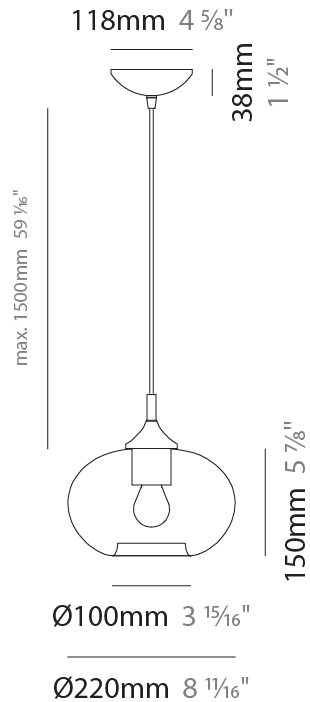

PARIGI CIPOLLA MONOPOINT SUSPENSION

D141076-

base number _____
Finish Options _____

1. To build a product code in our configurator select the specify button on the base model # product page
2. To build a manual product code on this datasheet choose from the options listed below in blue font and add the suffix to the base model #

GENERAL

Series: Parigi Cipolla _____
Subseries: Parigi Cipolla Monopoint _____
Partner: Cangini & Tucci _____
Division: Design _____
Installation: Suspension _____
Product Type: Pendant _____
Mounting Location: Ceiling _____

PHYSICAL

Shape: Sphere _____
Diameter (mm): 220 _____
Diameter (in): 8 ¹¹/₁₆ _____
Height (mm): 150 _____
Height (in): 5 ⁷/₈ _____
Max. Overall Height (mm): 1650 _____
Max. Overall Height (in): 64 ¹⁵/₁₆ _____
Weight (kg): 1.10 _____
Weight (lbs): 2.43 _____
Fixture Finish: [AMB](#) / [GRN](#) / [PNK](#) / [RUB](#) / [SKB](#) / [SMK](#) / [TOB](#) / [TRA](#) _____
Holder Finish: CHR _____
Fixture Material: Glass / Metal _____
Primary Material: Glass - Borosilicate _____
Cable Details: 1500mm Cable _____

ELECTRICAL

Number of Lamps: 1 _____
Lamp Type: LED Retrofit _____
Bulb Included: Bulb Not Included _____
Max. Wattage Per Lamp (W): 8 _____
Lamp Base: E26 _____
Input Voltage (V): 120 _____
Upon Request: 277Vac / GU24 _____

LED

OPTICAL

RATINGS AND CERTIFICATIONS

Certified By: Certified for North American Standards _____
IP rating: IP20 _____